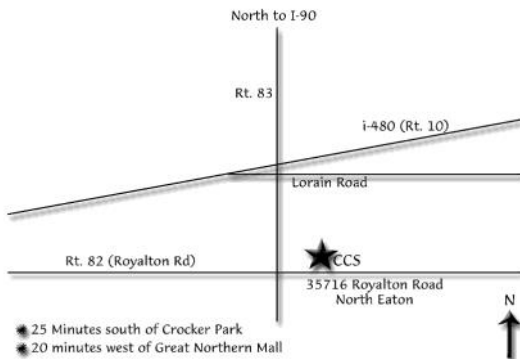

Jesus encouraged children to come to Him and He blessed them. At Christian Community School, we partner with parents to train children in body, mind, soul, and spirit.

WALK IN WEDNESDAYS

9:00—11:30 AM

No appointment necessary.

Wednesday doesn't work for you?

Call us. We'll schedule a tour at your convenience.